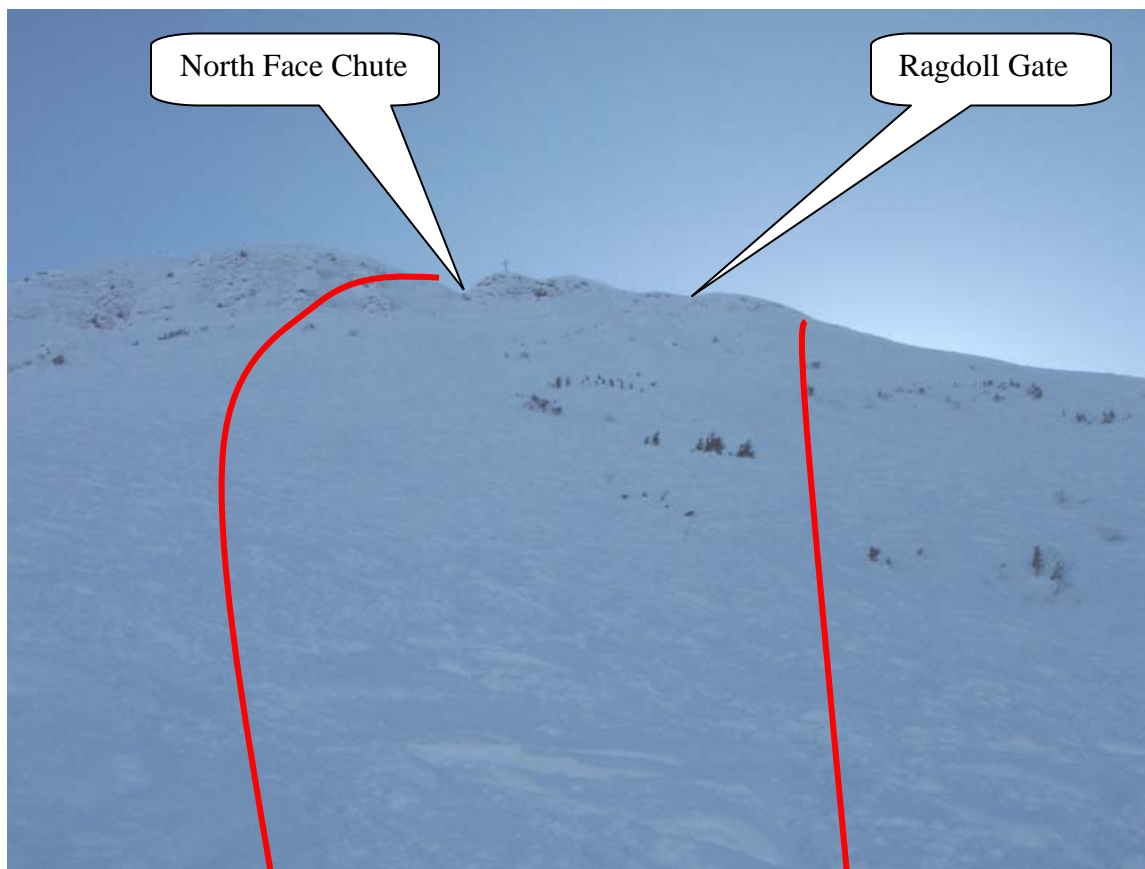

# 2010: TELEPALOOZA AK & ALYESKA WORLD COMP

*The following is a list of proposed competition venues for the 2010 Alyeska World Comp. Please note: these venues are tentative based on conditions and may be subject to change.*

## QUALIFIER DAY: NORTH FACE VENUE

- North Face Chute on left and Pandoras Box on right
- Entrances will be North Face Chute or Ragdoll Gate

**FIRST DAY: HEADWALL VENUE**

**FINAL DAY: DOWNBEAT VENUE**