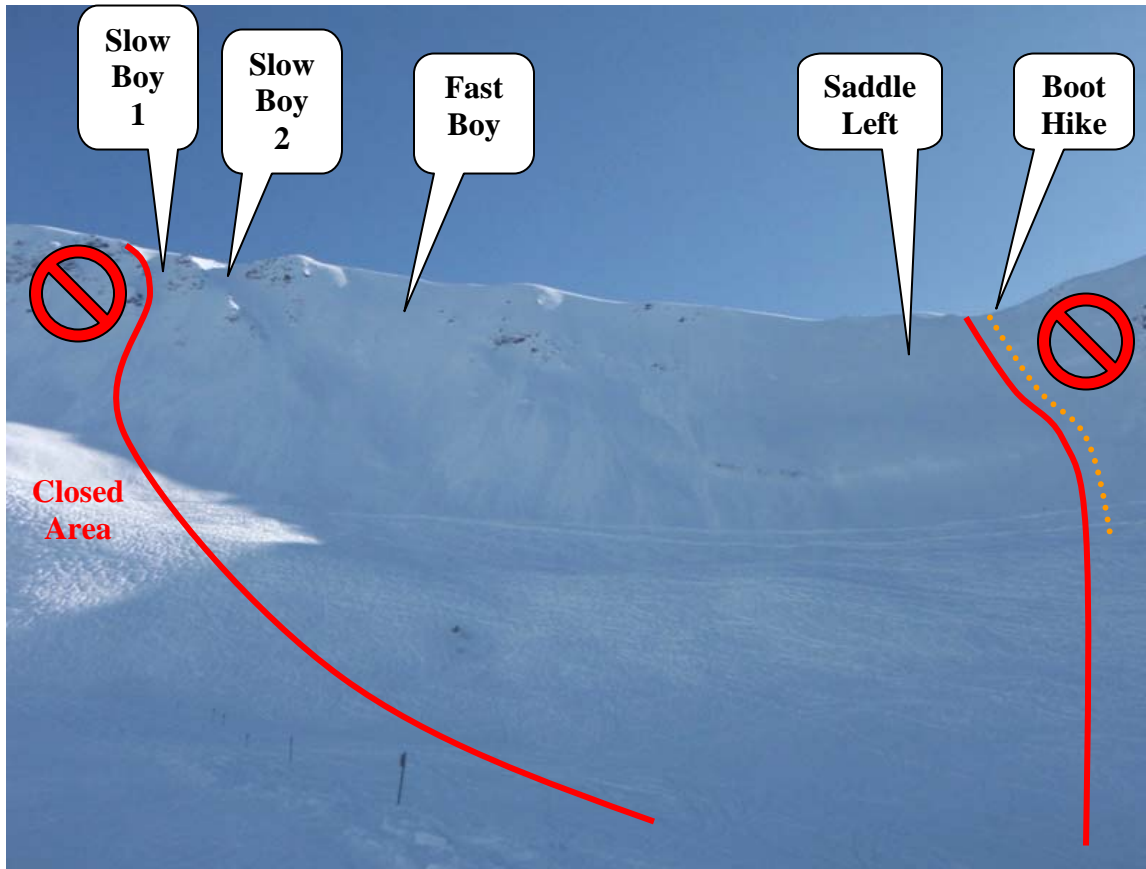

## QUALIFIER DAY: NORTH FACE VENUE

- North Face Chute on left and Pandoras Box on right
- Entrances will be North Face Chute or Ragdoll Gate

**FIRST DAY: HEADWALL VENUE**

**FINAL DAY: DOWNBEAT VENUE**